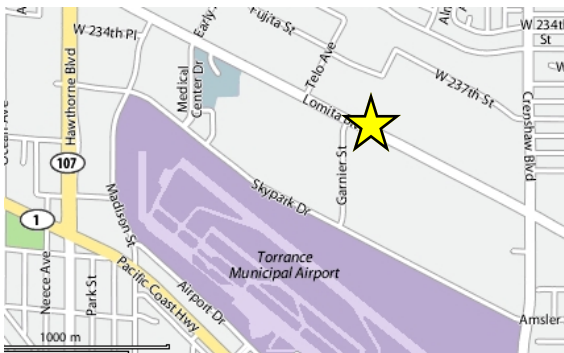

6/24 to 8/23 (9 weeks)
Monday to Friday
7:30a.m. to 6:15p.m.

For Children 5 years of age
by September 1, 2019 through
12 years of age.

Bread of Life Church
Summer Day Camp
Attn: Erin Donovan
2780 Lomita Blvd.
Torrance CA 90505